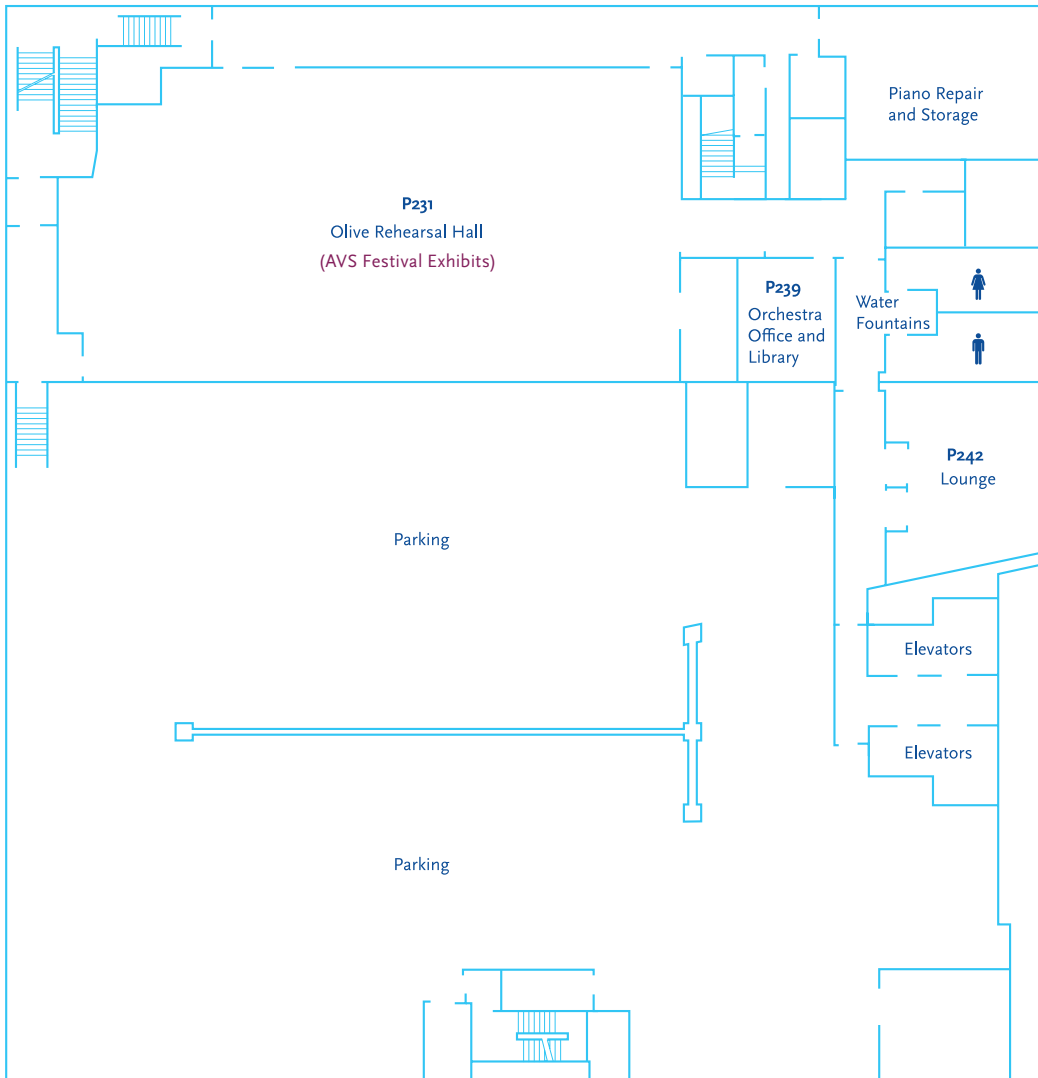

Maps and Information

Colburn School Grand Building, Main (Plaza) Level

Grand Building, Lower Level

Grand Building, Upper Level

Olive Building, Third (Plaza) Level

Olive Building, Second Floor

Olive Building, P2

Olive Building, Fourth Floor

Olive Building, Fifth Floor

Colburn School Parking Information

Parking

There are several parking options near the Colburn School. On-campus parking is not available for outside events.

- 1 Athena Parking**
140 South Olive Street
(Between 1st Street and 2nd Street).
- 2 Classic Parking**
131 South Olive Street
(Between 1st Street and 2nd Street)
- 3 Walt Disney Concert Hall**
Entrance off 2nd Street and Grand Avenue
- 4 Cal Plaza Parking**
351 South Olive Street
(Between 3rd Street and 4th Street)