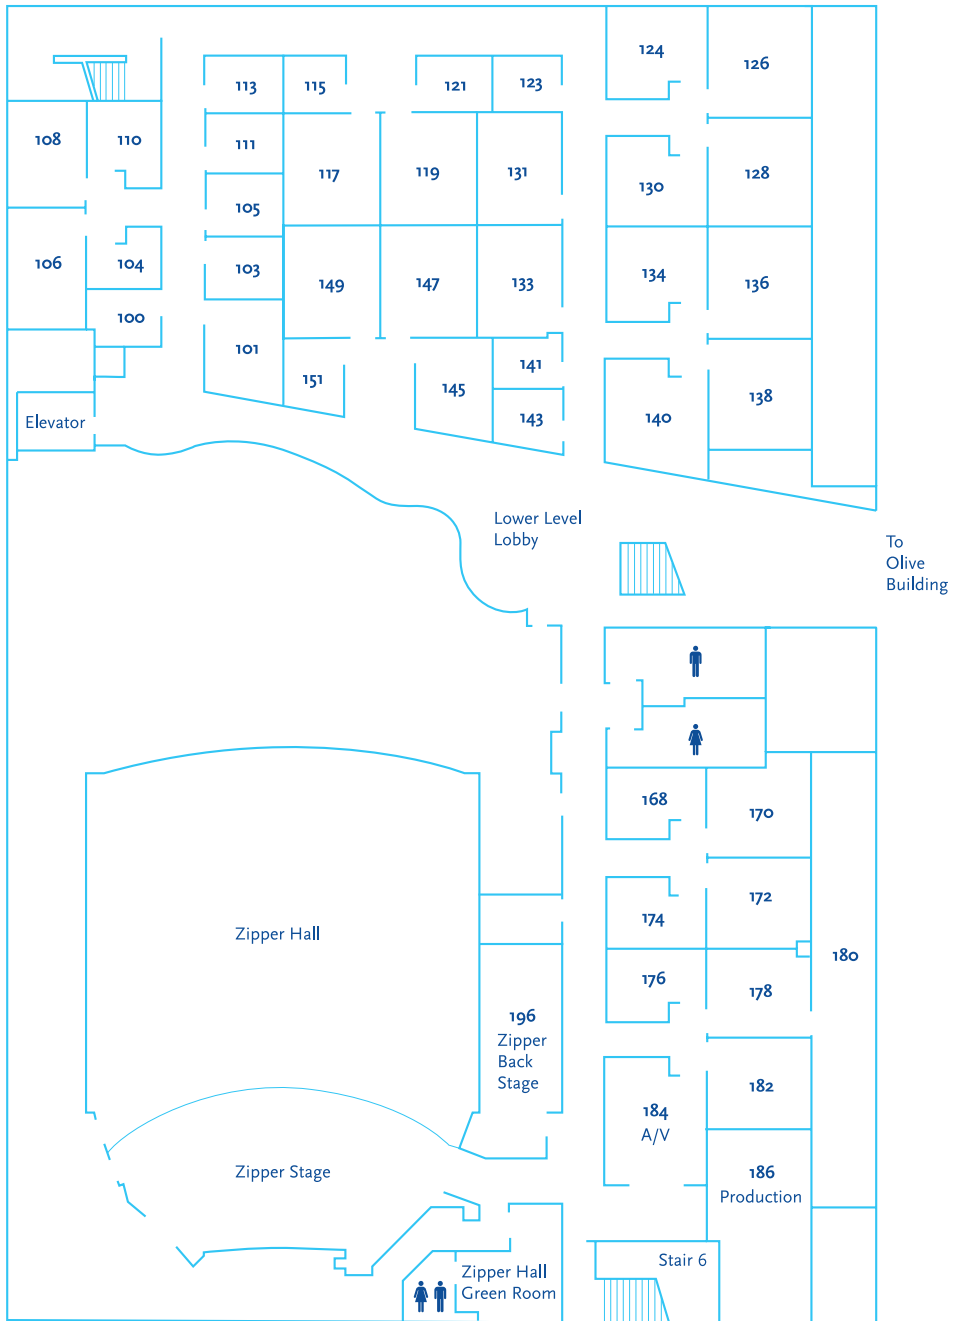

Maps and Information

Colburn School Grand Building, Main (Plaza) Level

Grand Building, Lower Level

Grand Building, Upper Level

Olive Building, Third (Plaza) Level

Olive Building, Second Floor

Olive Building, P2

Olive Building, Fourth Floor

Olive Building, Fifth Floor

Colburn School Parking Information

Parking

There are several parking options near the Colburn School. On-campus parking is not available for outside events.

- 1 Athena Parking**
140 South Olive Street
(Between 1st Street and 2nd Street).
- 2 Classic Parking**
131 South Olive Street
(Between 1st Street and 2nd Street)
- 3 Walt Disney Concert Hall**
Entrance off 2nd Street and Grand Avenue
- 4 Cal Plaza Parking**
351 South Olive Street
(Between 3rd Street and 4th Street)