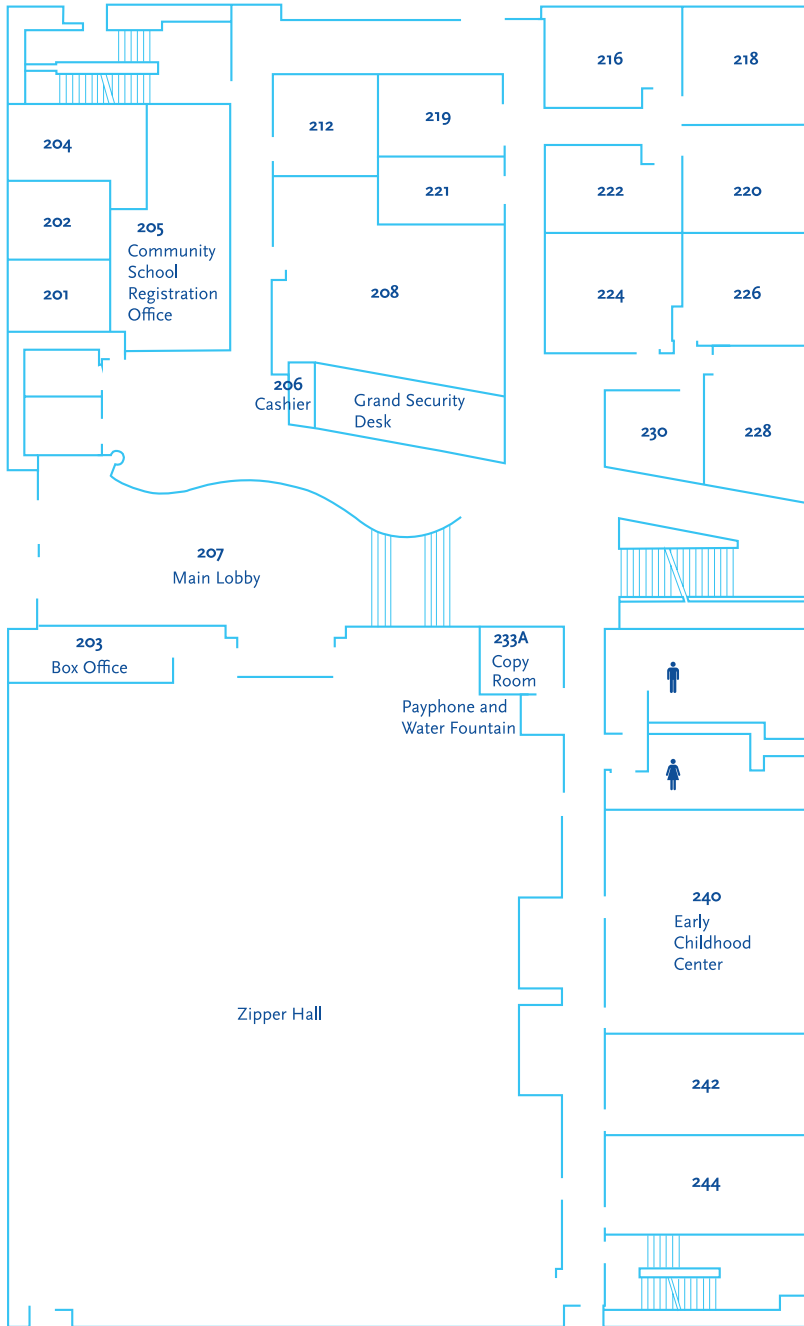

Maps and Information

Colburn School Grand Building, Main (Plaza) Level

Grand Building, Lower Level

Grand Building, Upper Level

Olive Building, Third (Plaza) Level

Olive Building, Second Floor

Olive Building, P2

Olive Building, Fourth Floor

Olive Building, Fifth Floor

Colburn School Parking Information

Parking

There are several parking options near the Colburn School. On-campus parking is not available for outside events.

- 1 Athena Parking**
140 South Olive Street
(Between 1st Street and 2nd Street).
- 2 Classic Parking**
131 South Olive Street
(Between 1st Street and 2nd Street)
- 3 Walt Disney Concert Hall**
Entrance off 2nd Street and Grand Avenue
- 4 Cal Plaza Parking**
351 South Olive Street
(Between 3rd Street and 4th Street)