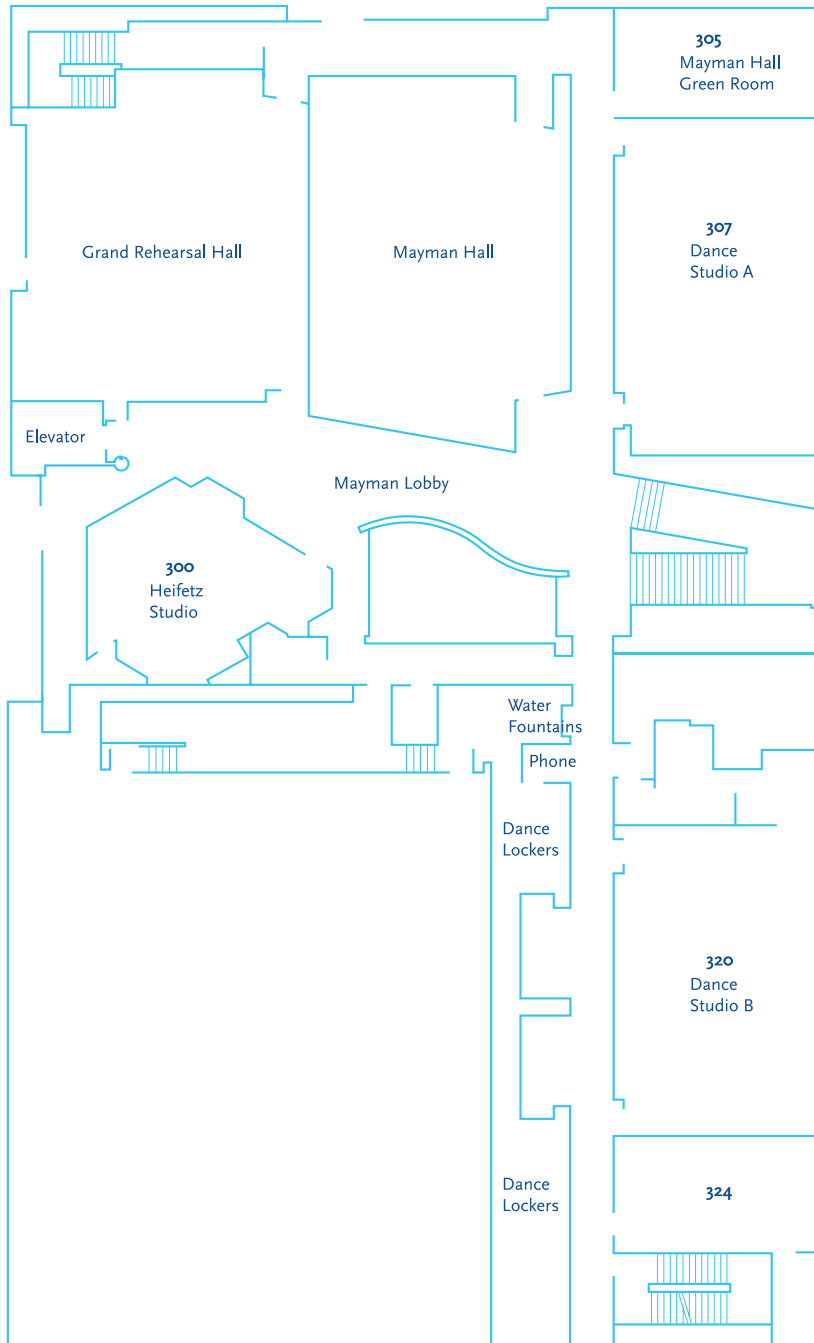

Maps and Information

Colburn School Grand Building, Main (Plaza) Level

Grand Building, Lower Level

Grand Building, Upper Level

Olive Building, Third (Plaza) Level

Olive Building, Second Floor

Olive Building, P2

Olive Building, Fourth Floor

Olive Building, Fifth Floor

Colburn School Parking Information

Parking

There are several parking options near the Colburn School. On-campus parking is not available for outside events.

- 1 Athena Parking**
140 South Olive Street
(Between 1st Street and 2nd Street).
- 2 Classic Parking**
131 South Olive Street
(Between 1st Street and 2nd Street)
- 3 Walt Disney Concert Hall**
Entrance off 2nd Street and Grand Avenue
- 4 Cal Plaza Parking**
351 South Olive Street
(Between 3rd Street and 4th Street)