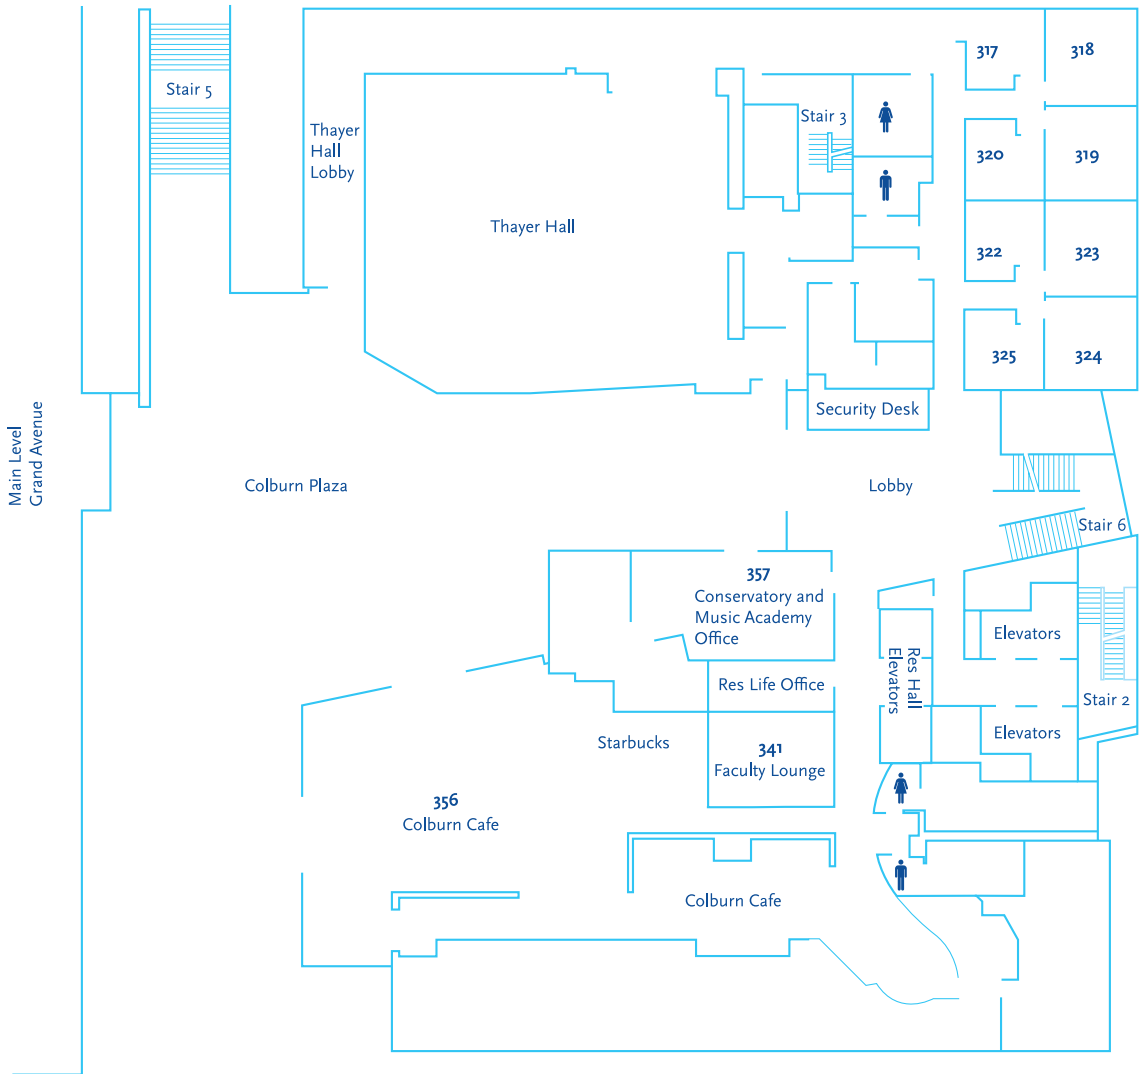

Maps and Information

Colburn School Grand Building, Main (Plaza) Level

Grand Building, Lower Level

Grand Building, Upper Level

Olive Building, Third (Plaza) Level

Olive Building, Second Floor

Olive Building, P2

Olive Building, Fourth Floor

Olive Building, Fifth Floor

Colburn School Parking Information

Parking

There are several parking options near the Colburn School. On-campus parking is not available for outside events.

- 1 Athena Parking**
140 South Olive Street
(Between 1st Street and 2nd Street).
- 2 Classic Parking**
131 South Olive Street
(Between 1st Street and 2nd Street)
- 3 Walt Disney Concert Hall**
Entrance off 2nd Street and Grand Avenue
- 4 Cal Plaza Parking**
351 South Olive Street
(Between 3rd Street and 4th Street)