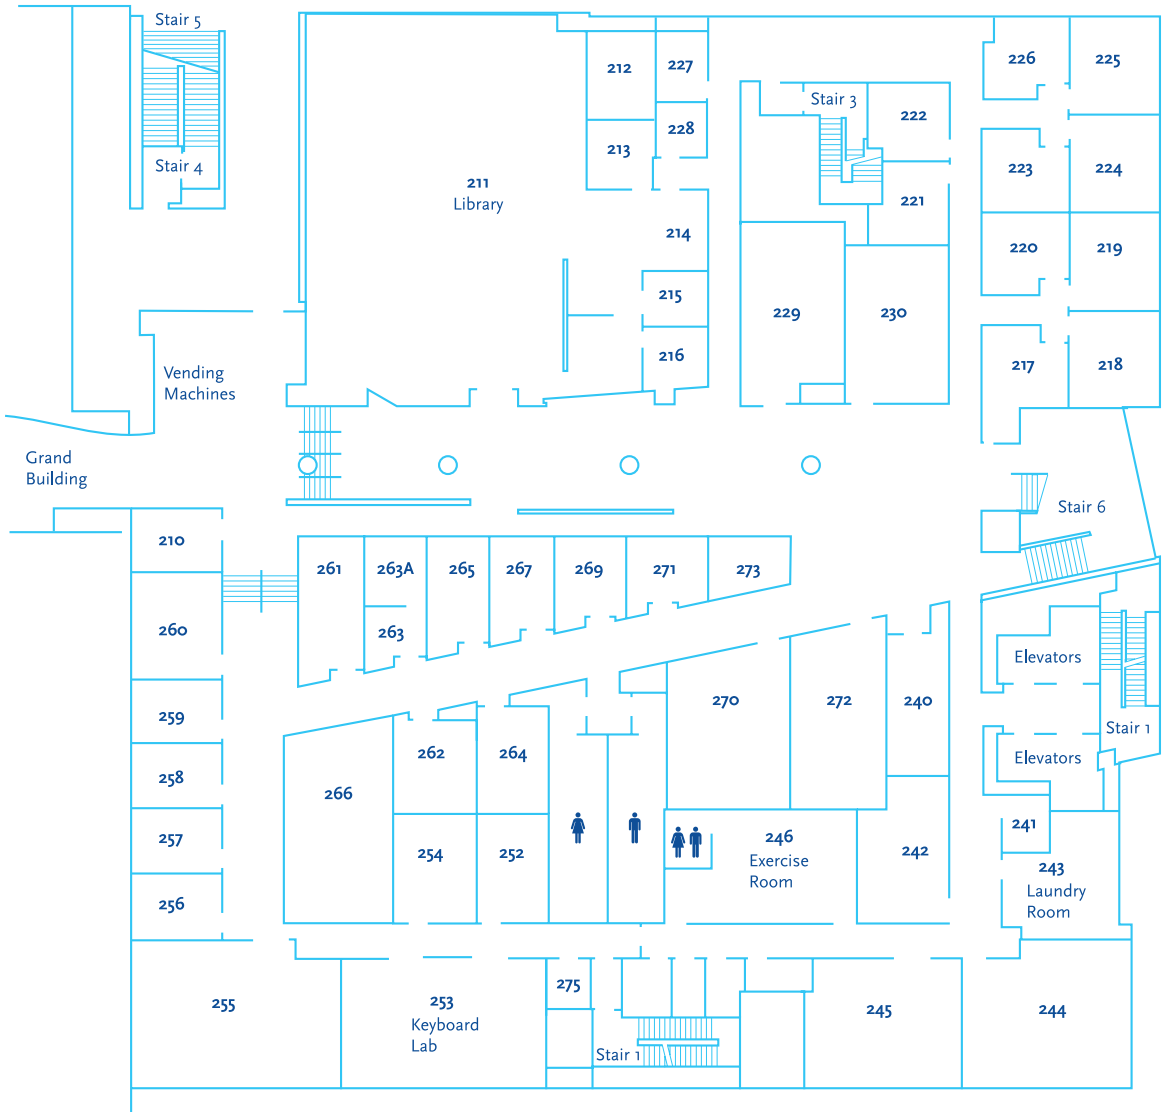

Maps and Information

Colburn School Grand Building, Main (Plaza) Level

Grand Building, Lower Level

Grand Building, Upper Level

Olive Building, Third (Plaza) Level

Olive Building, Second Floor

Olive Building, P2

Olive Building, Fourth Floor

Olive Building, Fifth Floor

Colburn School Parking Information

Parking

There are several parking options near the Colburn School. On-campus parking is not available for outside events.

- 1 Athena Parking**
140 South Olive Street
(Between 1st Street and 2nd Street).
- 2 Classic Parking**
131 South Olive Street
(Between 1st Street and 2nd Street)
- 3 Walt Disney Concert Hall**
Entrance off 2nd Street and Grand Avenue
- 4 Cal Plaza Parking**
351 South Olive Street
(Between 3rd Street and 4th Street)